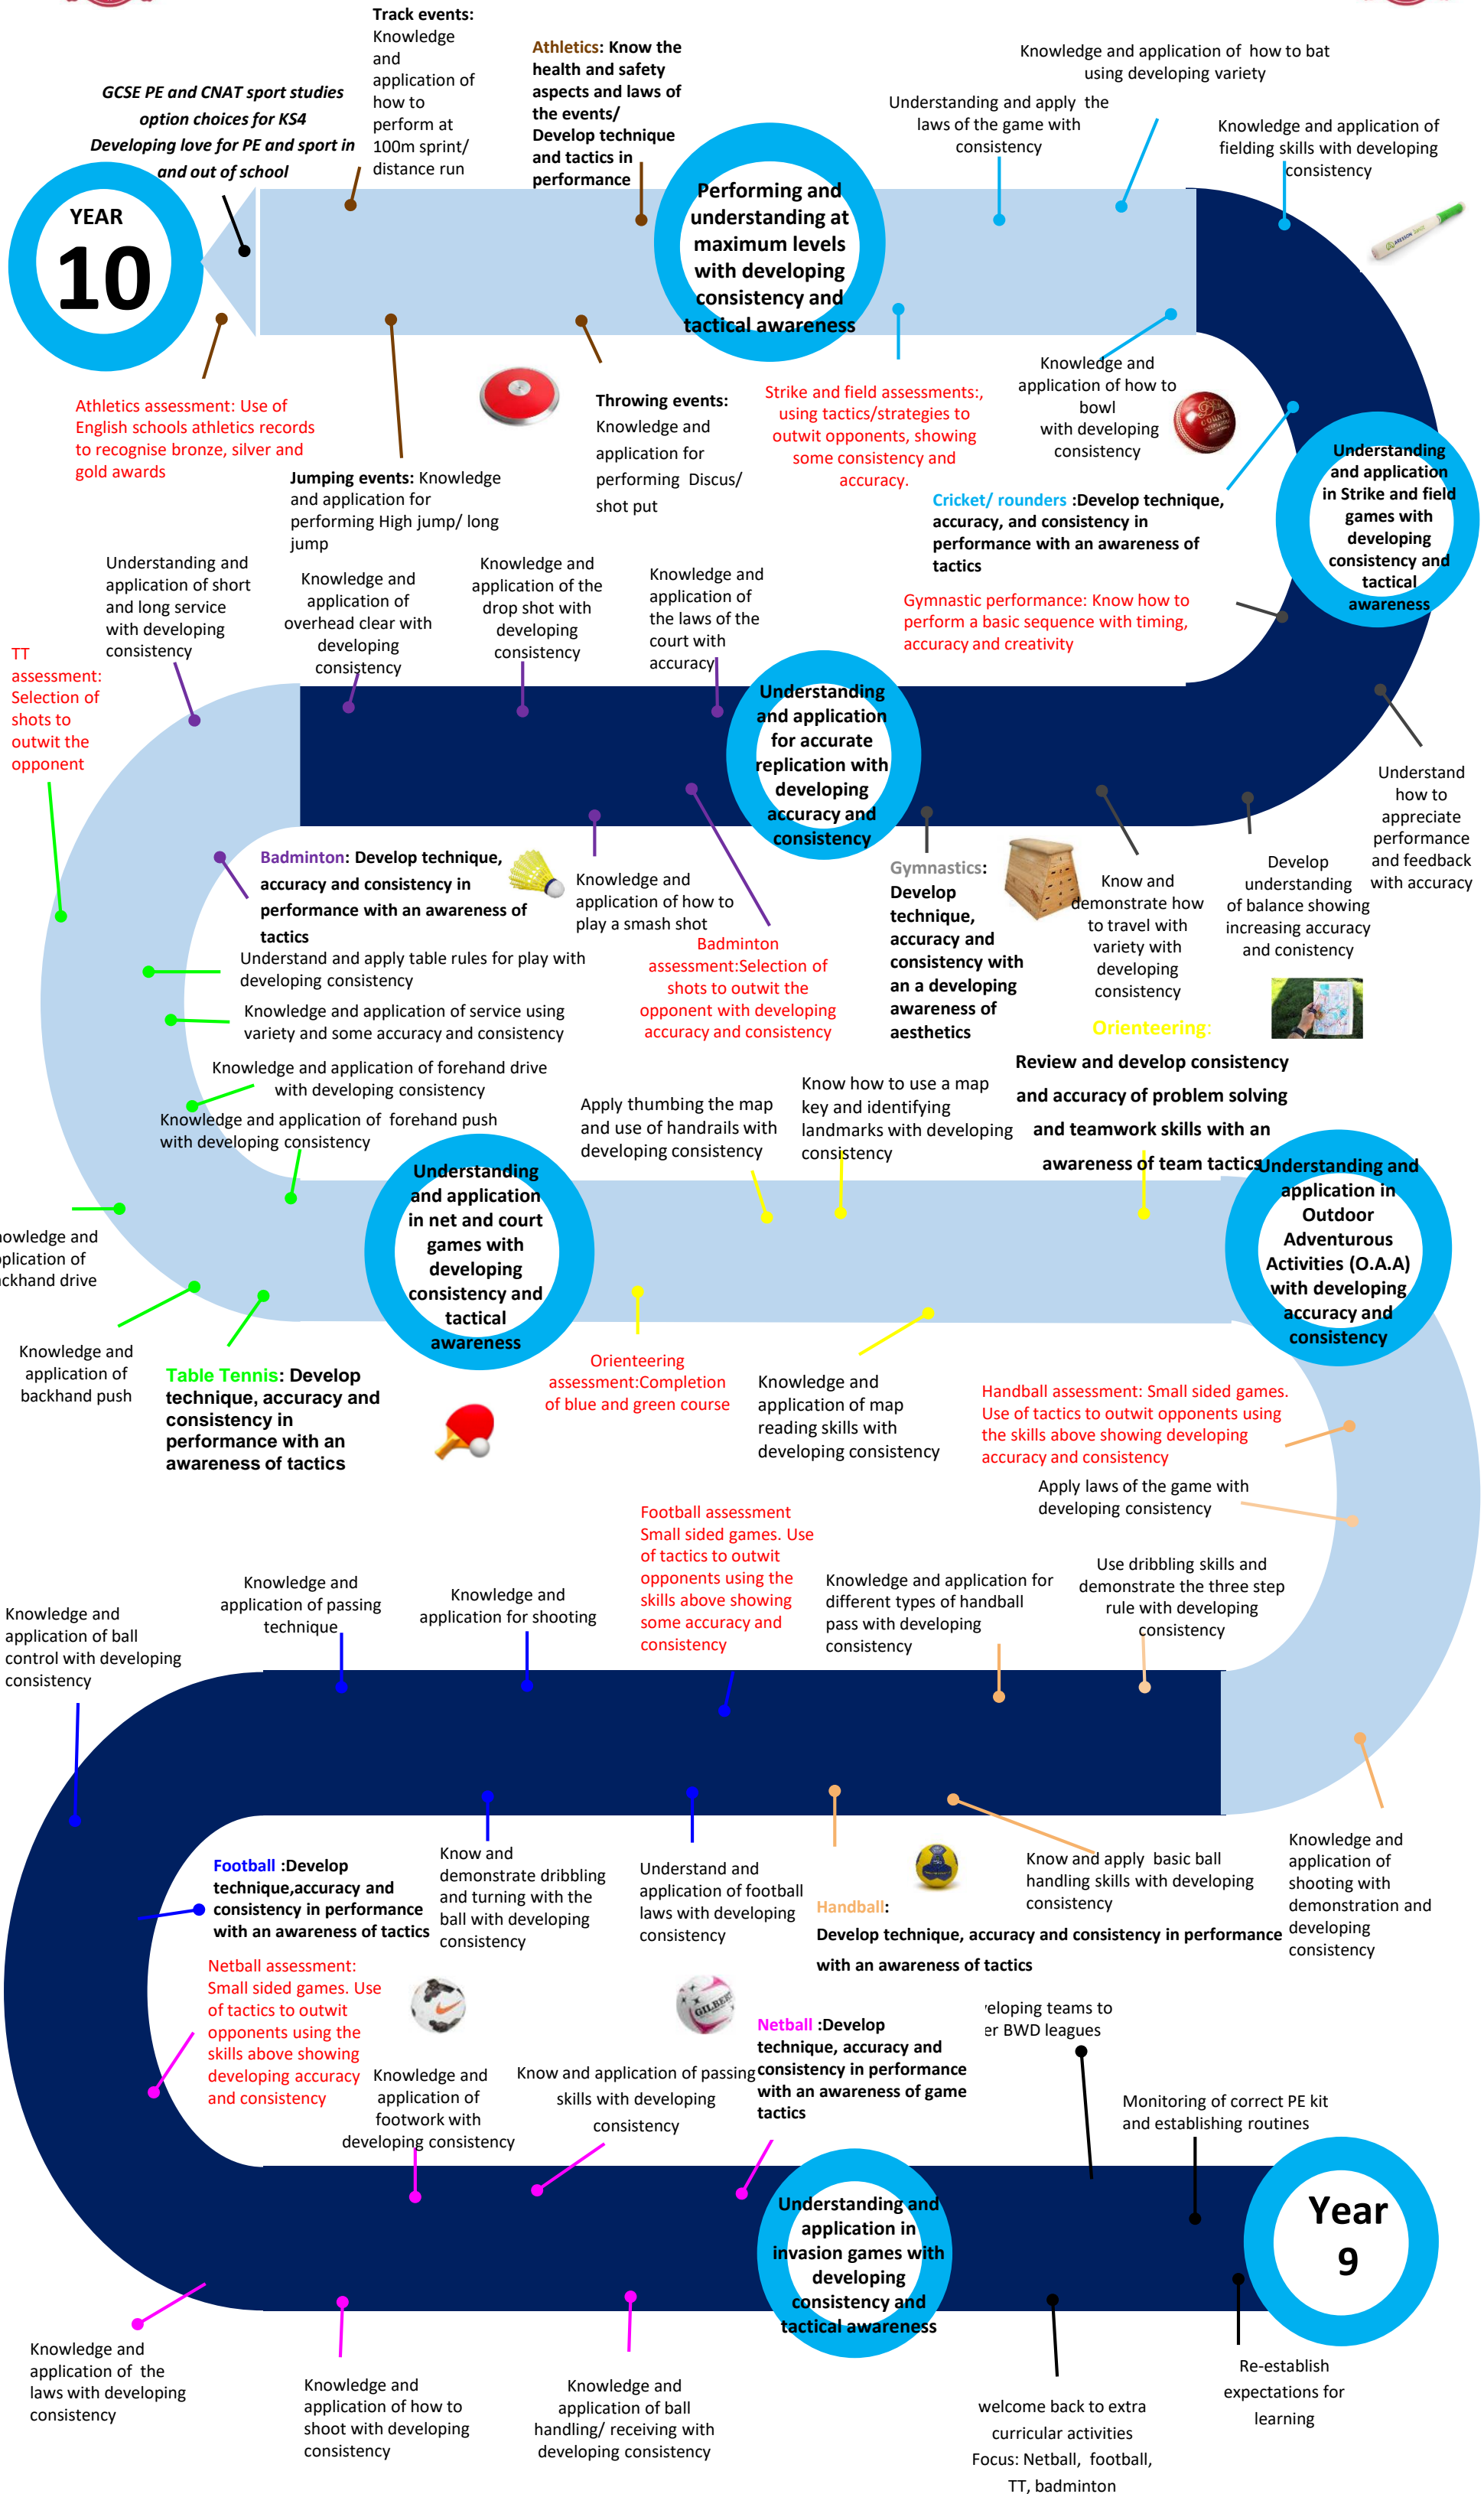

# PE AT PLECKGATE YEAR 9 LEARNING JOURNEY

**Year 9 Assessments: Netball Football Handball Table tennis Badminton Dance Cricket Rounders Athletics**